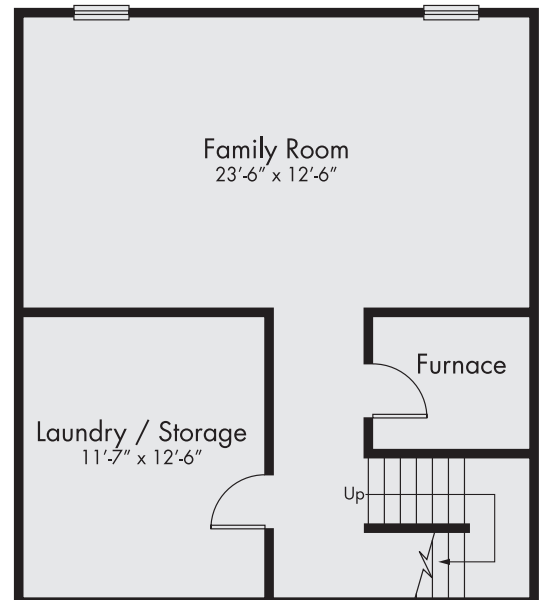

THE HAMPTON... Townhome

2 Bedrooms // 2.5 Baths // Approx. 1,312 sf

Our largest floor plan is a dream to be shared by the entire family. The spacious kitchen has plenty of room for a breakfast table close to the sunny window. The enormous living/dining rooms open to private outdoor space. Just steps below, you'll discover a huge family room plus a laundry/storage room with washer and dryer connections. The upper floor showcases a bedroom suite with its own large half bath along with a second bedroom, which is located directly across from a full bath. Truly, The Hampton is an amazingly easy living townhome.